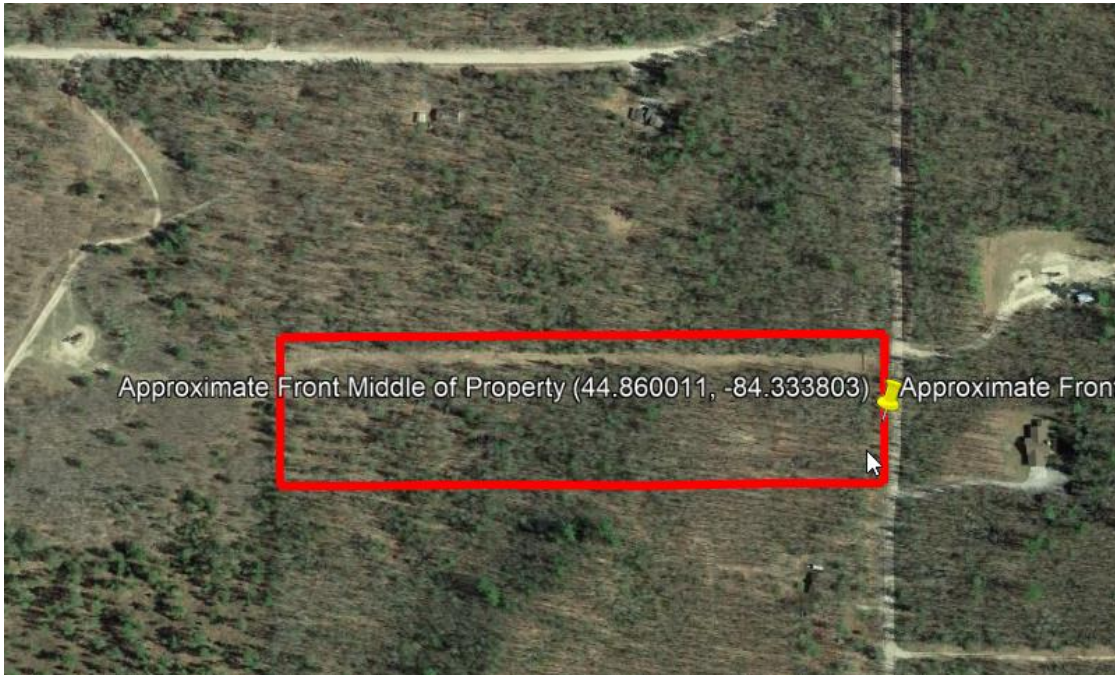

GPS Coordinates & Links:

Approximate Front Middle: 44.860011, -84.333803

[Google Maps Link](#)

Feel free to respond to this message should you have any additional questions.

Regards,

Katherine and Mike
Mohegan Real Estate, LLC

Main: (617) 843-5267