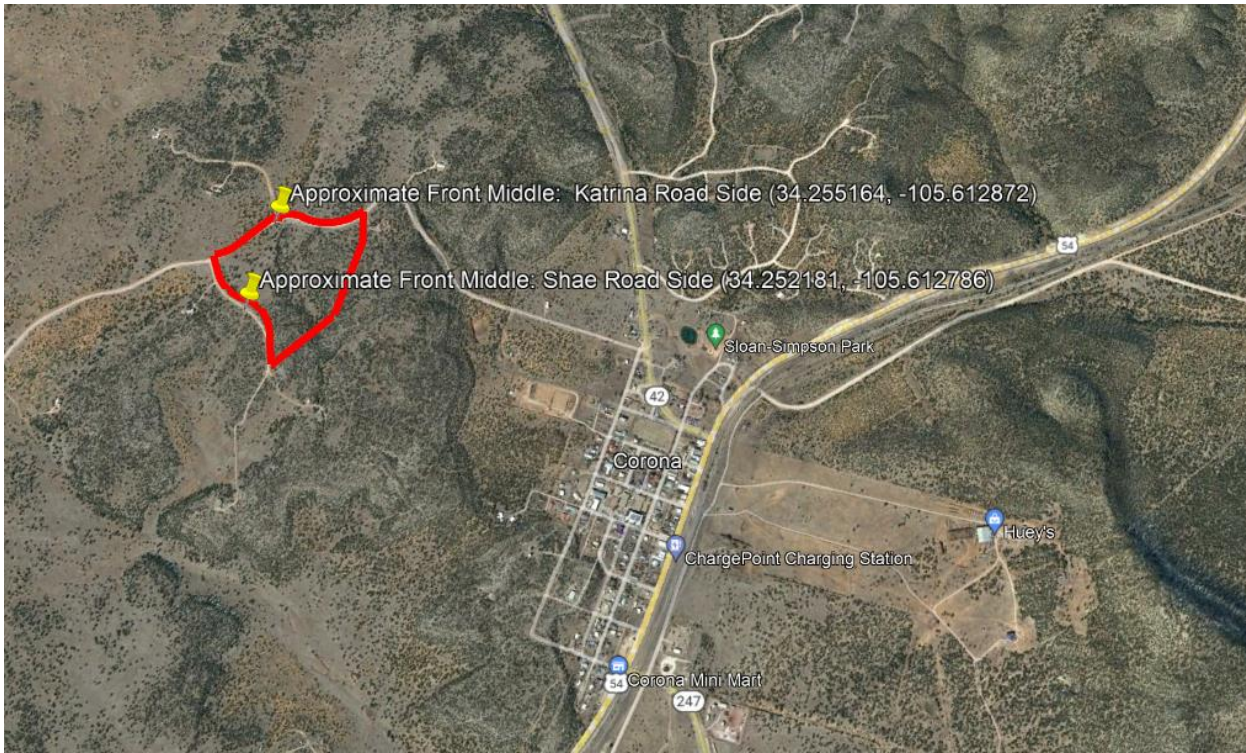

## Driving Directions: Lot 8 Katrina Road Corona, NM (40 Acres for \$39,900)

Listed below are directions, Google Maps link, GPS Coordinates, Screenshots, to assist you in easily locating our property in Corona, New Mexico.

**You can put the address below into your GPS (below is a screenshot of our lot and the address of the neighbor across the road)**

104 Shae Road  
Corona, NM 88318

**GPS Coordinates & Links:**

**Approximate Front Middle:** Katrina Road Side (34.255164, -105.612872)

**Google Maps Link:**

<https://www.google.com/maps/place/34%C2%B015'18.6%22N+105%C2%B036'46.3%22W/@34.2551639,-105.6128722,17z/data=!3m1!4b1!4m5!3m4!1soxo:ox6d30d563c1e110b3!8m2!3d34.2551639!4d-105.6128722>

**Approximate Front Middle:** Shae Road Side (34.252181, -105.612786)

**Google Maps Link:**

<https://www.google.com/maps/place/34%C2%B015'07.9%22N+105%C2%B036'46.0%22W/@34.2521806,-105.6127861,17z/data=!3m1!4b1!4m5!3m4!1soxo:ox27d93c7e2391dfb7!8m2!3d34.2521806!4d-105.6127861>