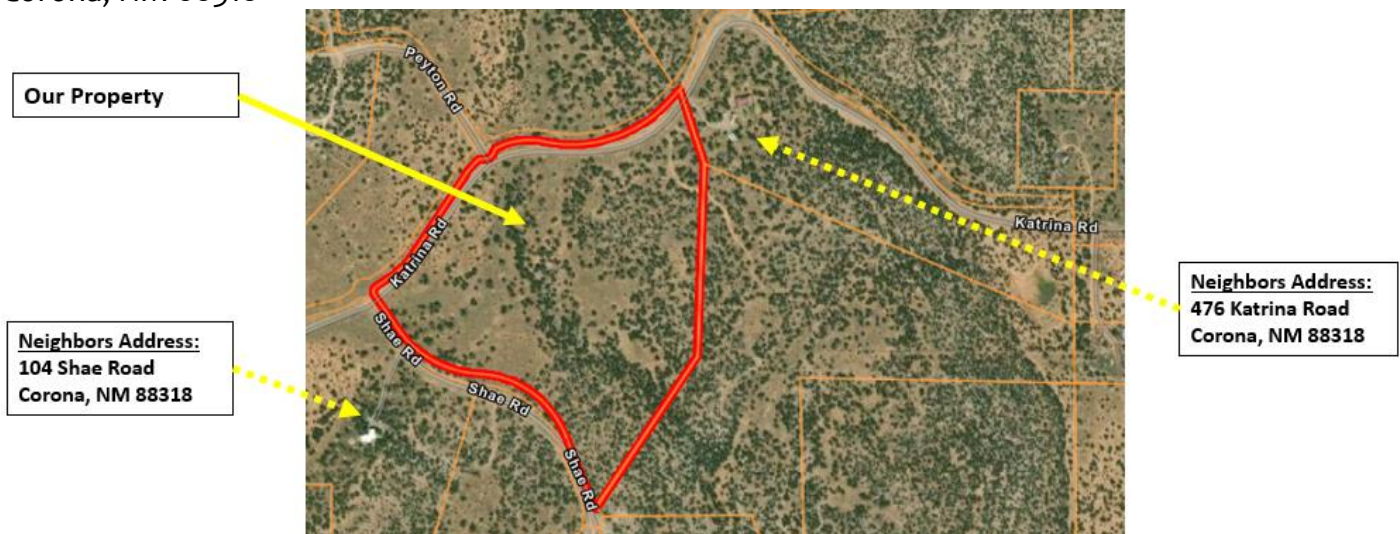

## Driving Directions: Lot 8 Katrina Road Corona, NM (40 Acres for \$39,900)

Listed below are directions, Google Maps link, GPS Coordinates, Screenshots, to assist you in easily locating our property in Corona, New Mexico.

### **Property Information:**

**Parcel #:** 4-074-001-026-236

**Lot Size:** 40.23 Acres

**Address:** Our parcel is a Corner Lot located on the corner of Katrina Road AND Shae Road in Cougar Mountain Estates, Lot 8

**You can put the address below into your GPS (below is a screenshot of our lot and the address of the neighbor across the road)**

104 Shae Road  
Corona, NM 88318

**GPS Coordinates & Links:**

**Approximate Front Middle:** Katrina Road Side (34.255164, -105.612872)

**Approximate Front Middle:** Shae Road Side (34.252181, -105.612786)

**Google Maps Link:**

<https://www.google.com/maps/place/34%C2%B015'07.9%22N+105%C2%B036'46.0%22W/@34.2521806,-105.6127861,17z/data=!3m1!4b1!4m5!3m4!1soxo:ox27d93c7e2391dfb7!8m2!3d34.2521806!4d-105.6127861>