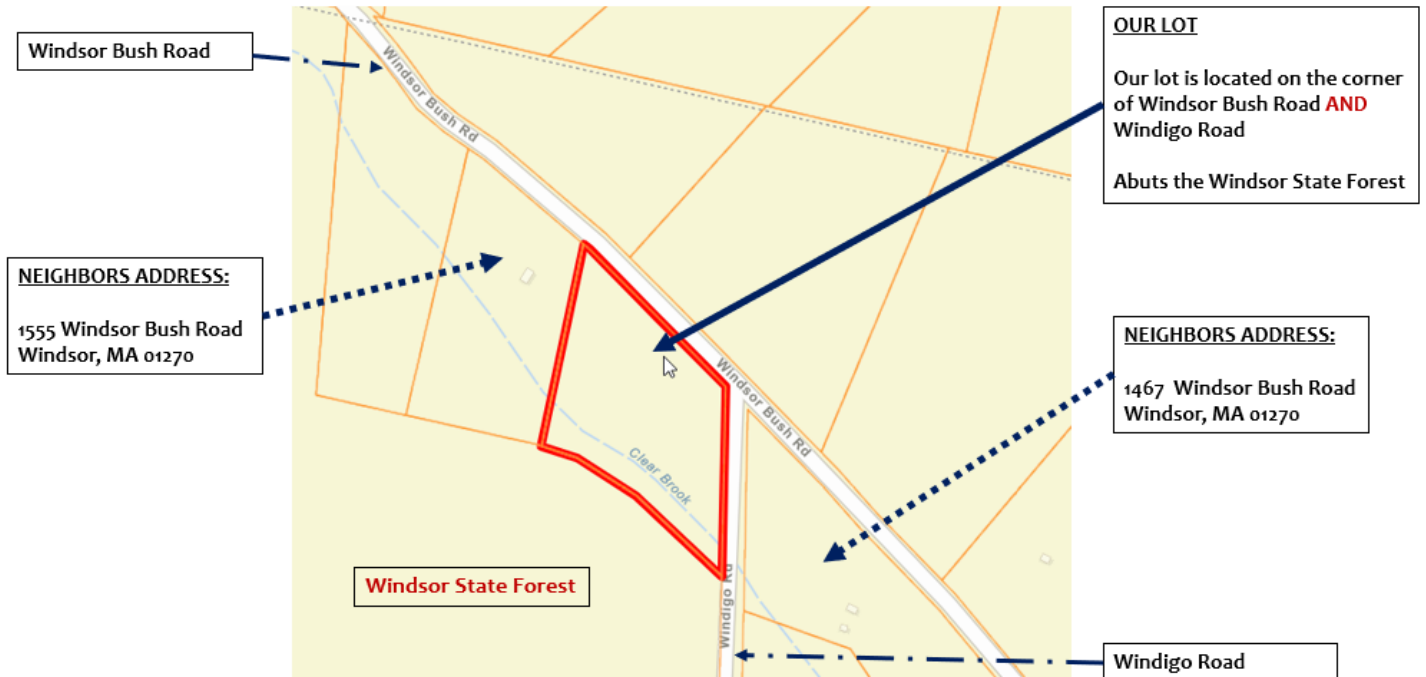

Directions: Windsor Bush Rd Windsor, MA 01270 (3.31 Acres for \$26,800)

Listed below are directions, Google Maps link, GPS Coordinates, Screenshots, to assist you in easily locating our property in Windsor, Massachusetts.

For your convenience I have included a Google Maps link, GPS Coordinates, directions, etc. As you know it is sometimes difficult to locate vacant land.

Neighbors Address (located next to this parcel): *Please do not knock on their door – as I do not know them*

1555 Windsor Bush Road
Windsor, MA 01270

GPS Coordinates & Links: Approximate Front Middle: 42.543925, -73.001558

[Google Maps Link](#)

Feel free to respond to this message should you have any additional questions.