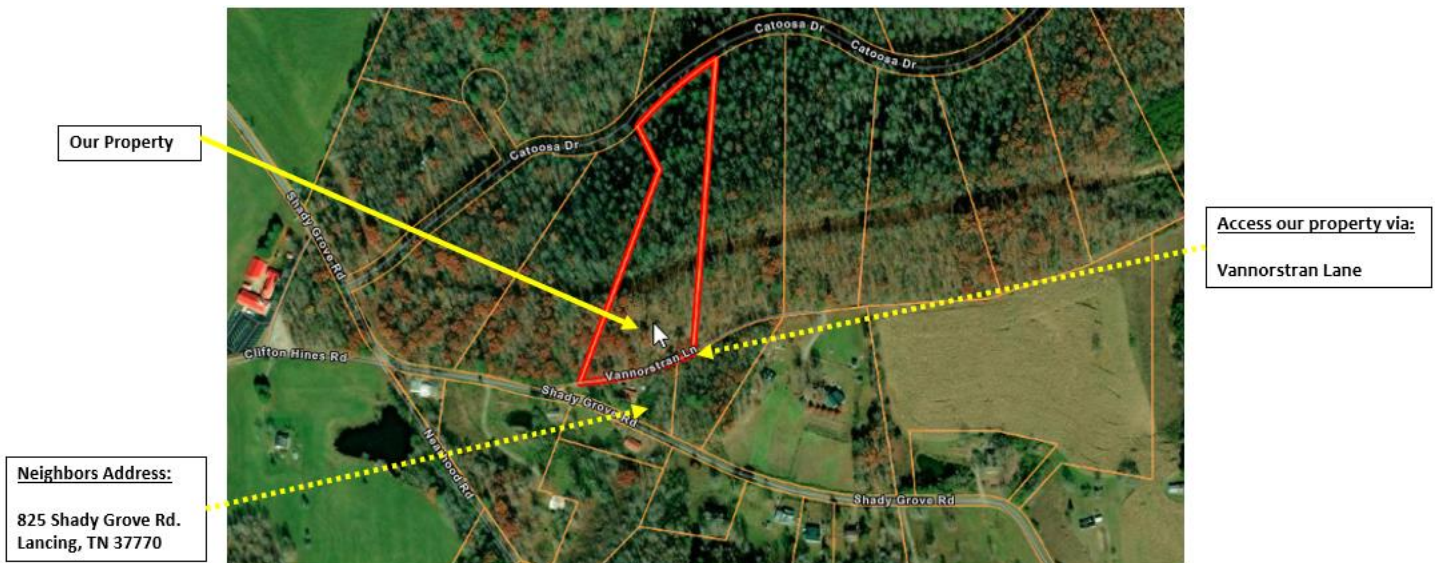

## Directions: Vannorstran Lane Lancing, TN 37770 (5 Acres for \$22,500)

Listed below are directions, Google Maps link, GPS Coordinates, Screenshots, to assist you in easily locating our property in Lansing, Tennessee.

For your convenience I have included a Google Maps link, GPS Coordinates, directions, etc. As you know it is sometimes difficult to locate vacant land.

**Neighbors Address (located next to this parcel):** *Please do not knock on their door – as I do not know them*  
825 Shady Grove Road  
Lancing, TN 37770