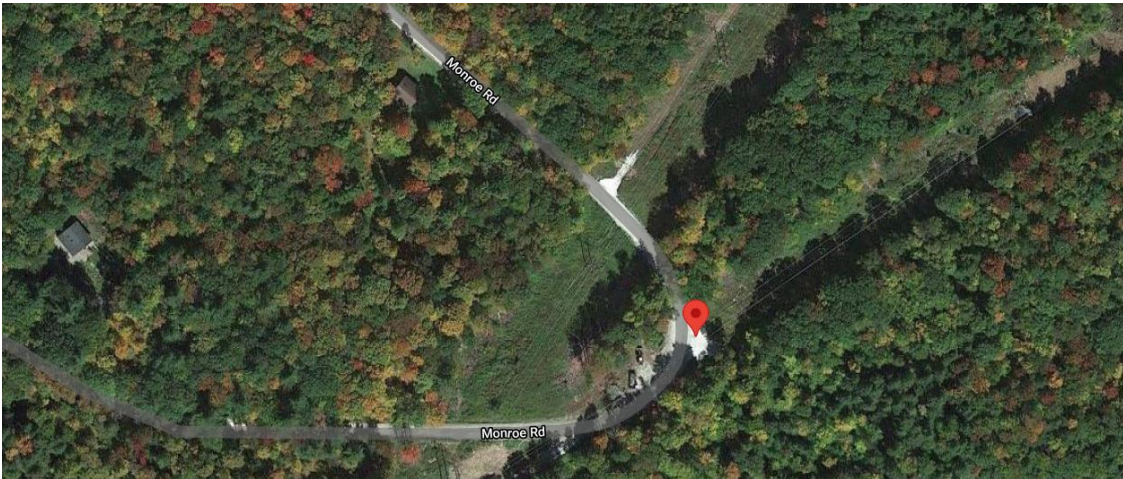

Directions: Monroe Road (Lot#24) Florida, MA 01247 (9.25 Acres for \$24,500)

Listed below are directions, Google Maps link, GPS Coordinates, Screenshots, to assist you in easily locating our property in Florida, Massachusetts.

GPS Coordinates:

Approximate Front Entrance of Property: 42.687572, -72.993975

Google Maps Link:

<https://www.google.com/maps/place/42%C2%B041'15.3%22N+72%C2%B059'38.3%22W/@42.6875171,-72.9945121,292m/data=!3m1!1e3!4m5!3m4!1s0x0:0x0!8m2!3d42.687572!4d-72.993975>

The path into our property is where my White Mouse Pointer is in the picture below – it's beautiful!

If you have any other questions, don't hesitate to let me know.

Katherine

Mike and Katherine Aillon

Owners