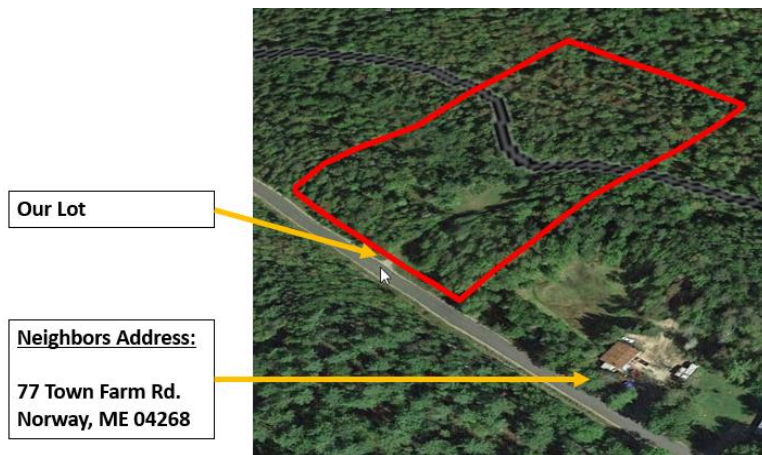

Directions: Town Farm Road, Norway, ME 04268 (5.05 Acres for \$25,500)

Listed below are directions, Google Maps link, GPS Coordinates, Screenshots, to assist you in easily locating our property in Norway, Maine.

77 Town Farm Rd.
Norway, ME 04268

GPS Coordinates & Links:

Approximate Front Middle: 44.215792, -70.645178

[Google Maps Link](#)

Feel free to respond to this message should you have any additional questions.