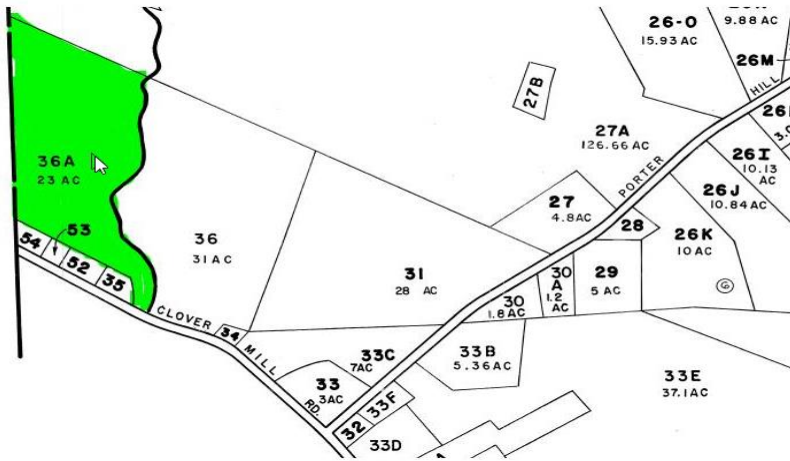

[Google Maps Link](#)

**Google Street View Link and Street View:**

<https://www.google.com/maps/@44.6803706,-70.2090476,3a,75y,347.72h,78.94t/data=!3m6!1e1!3m4!1sSxpJc0blhGll1xIOt91-pQ!2e0!7i13312!8i6656>

**IMPORTANT:**

Image below- the arrow is the approximate entrance. Notice the stream culvert on far right of the picture. That is the edge of the property.

**Plat MAP (GREEN area)**

**Parcel boundary including the neighbor – NOT Correct. (See next Image)**