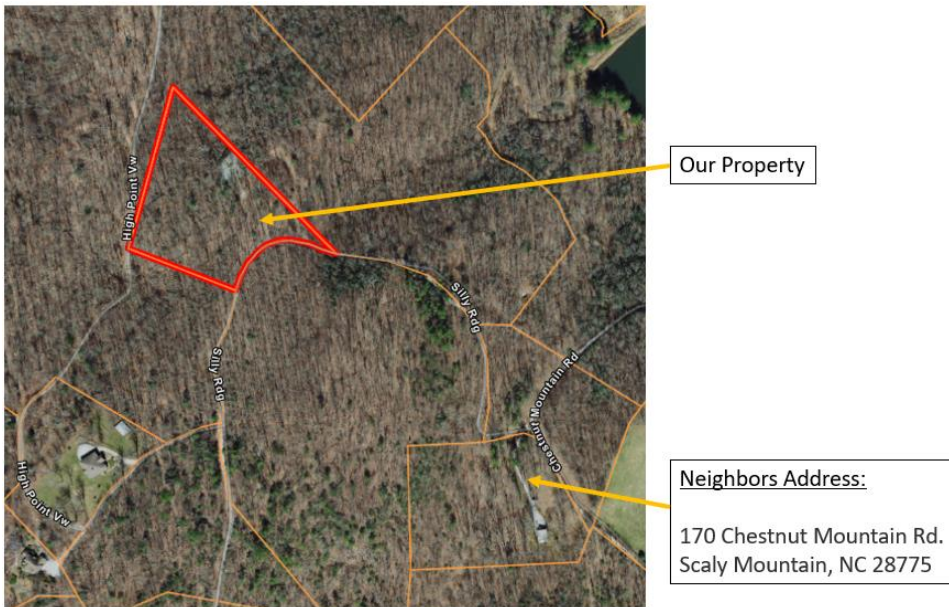

Directions: Silly Ridge Scaly Mountain, NC (4.46 Acres for \$79,500)

Listed below are directions, Google Maps link, GPS Coordinates, Screenshots, to assist you in easily locating our property in Scaly Mountain, NC.

For your convenience I have included a Google Maps link, GPS Coordinates, directions, etc. As you know it is sometimes difficult to locate vacant land.

Neighbors Address for your GPS: ***Please do not knock on their door – as I do not know them***
170 Chestnut Mountain Rd.
Scaly Mountain, NC 28775

Note: Access the property via Silly Ridge - Silly Ridge is off Chestnut Mountain Rd
[Google Maps Link](#) (GPS Coordinates approx. driveway entrance: 35.032625, -83.324603)

Feel free to respond to this message should you have any additional questions.